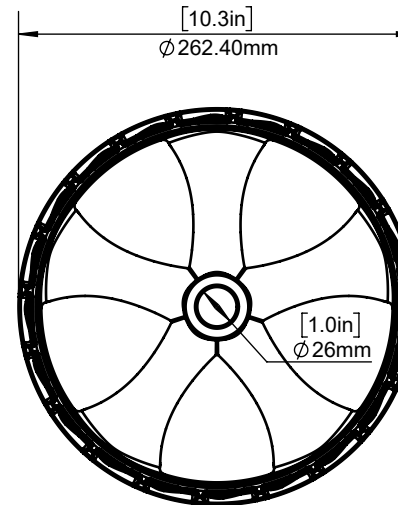

## C-Tug Kiwi Wheels

Length of Axle bore:  
 83mm (3.25in)

Length of Axle bore:  
 83mm (3.25in)

12/08/2019 DATE