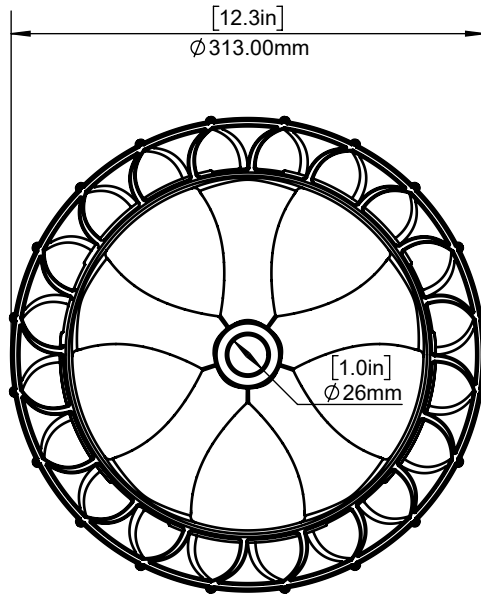

## C-Tug SandTrakz Wheels

## C-Tug Kiwi Wheels

Length of Axle bore:  
 83mm (3.25in)

Length of Axle bore:  
 83mm (3.25in)

12/08/2019 DATE